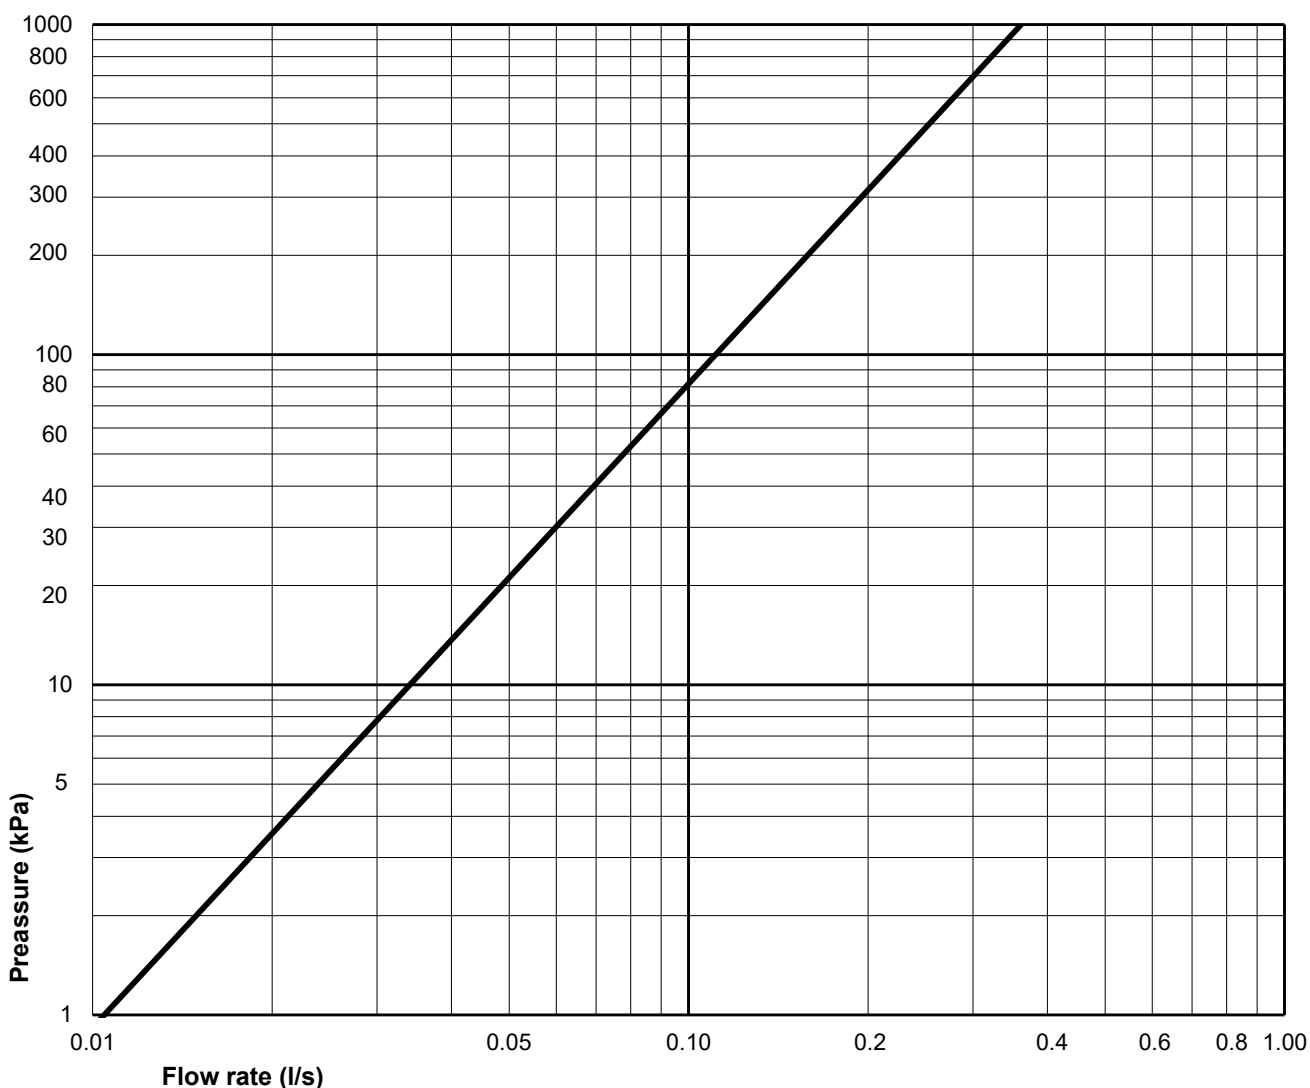

SMARTER
BATHROOMS

FLOW CHART

FILL VALVE - 9GN00100

A MEMBER OF THE
VILLEROY & BOCH GROUP

Villeroy & Boch Gustavsberg AB
Box 400, 134 29 Gustavsberg
Phone +46 (0)8-570 391 00
www.gustavsberg.com | info@gustavsberg.com