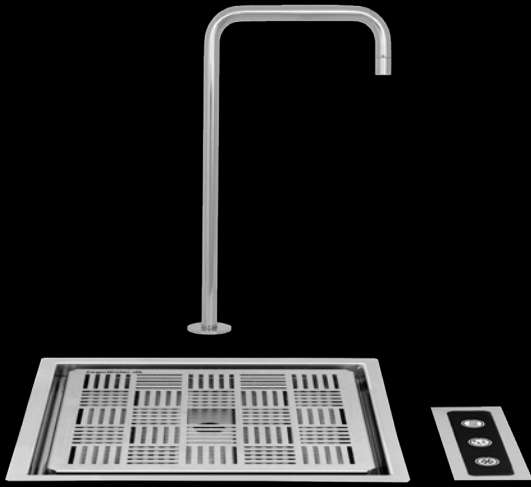

[Link: Vola touchless](#)

Cold & sparkling water, touchless

Vola 590  
Sparkling & cold water

Capacity for 300 people

Tap 3 surface

Water with a low CO2 footprint

DANISH  
QUALITY  
DESIGN  
MADE IN  
DENMARK