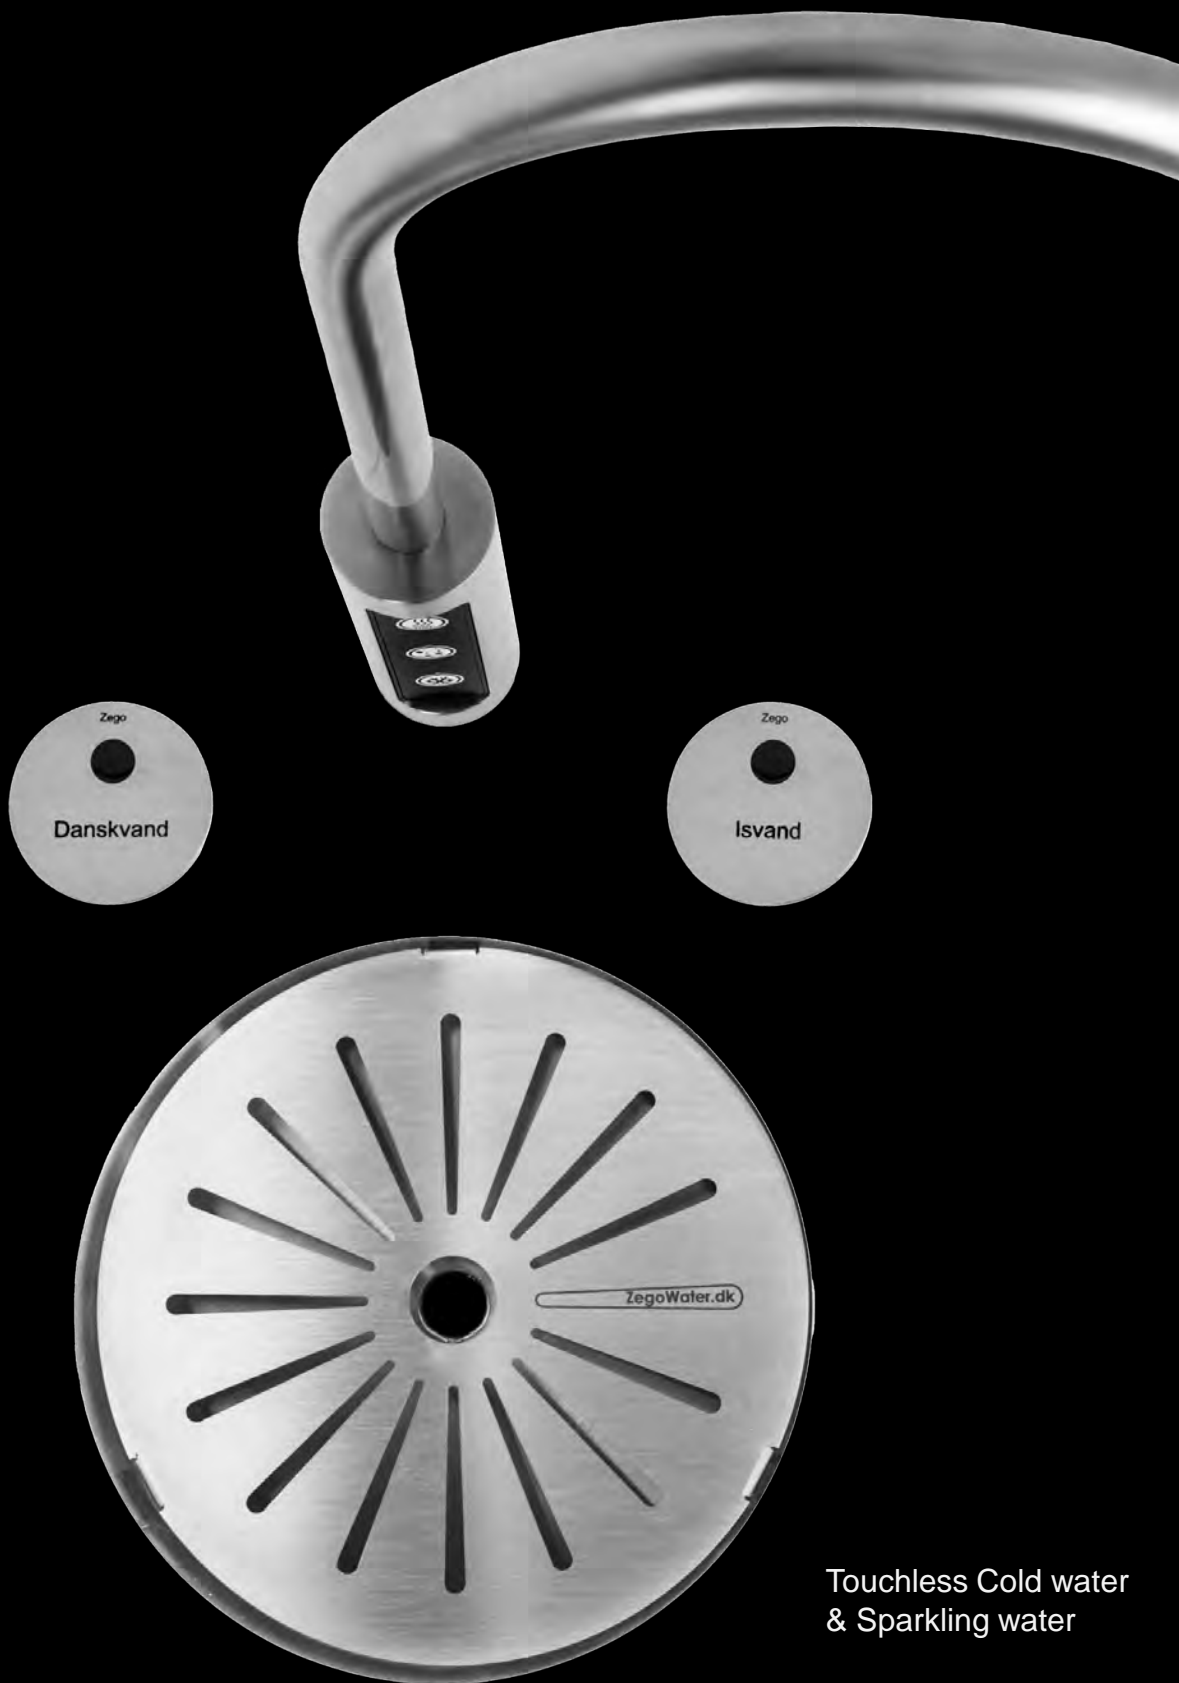

Zego
Danskvand

Zego
Isvand

ZegoWater.dk

Touchless Cold water
& Sparkling water