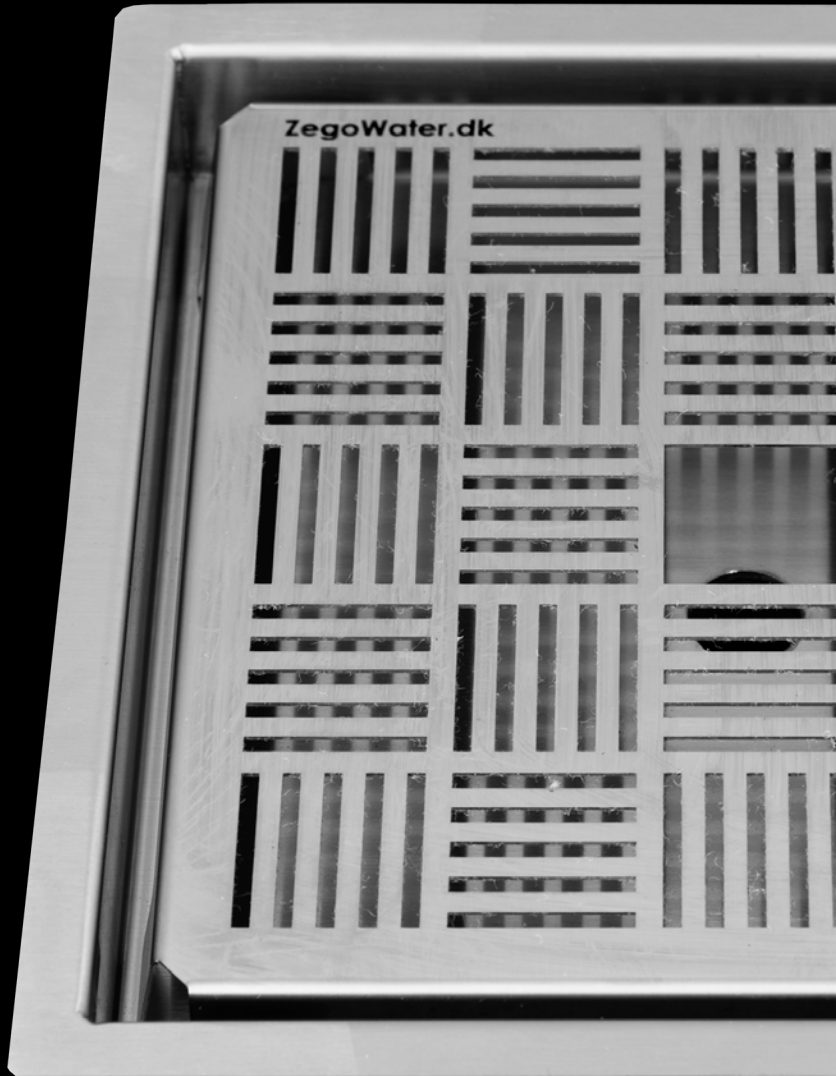

Design by Jacob Olsen