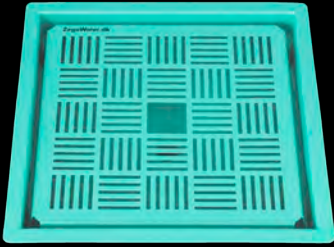

Design by Jacob Olsen