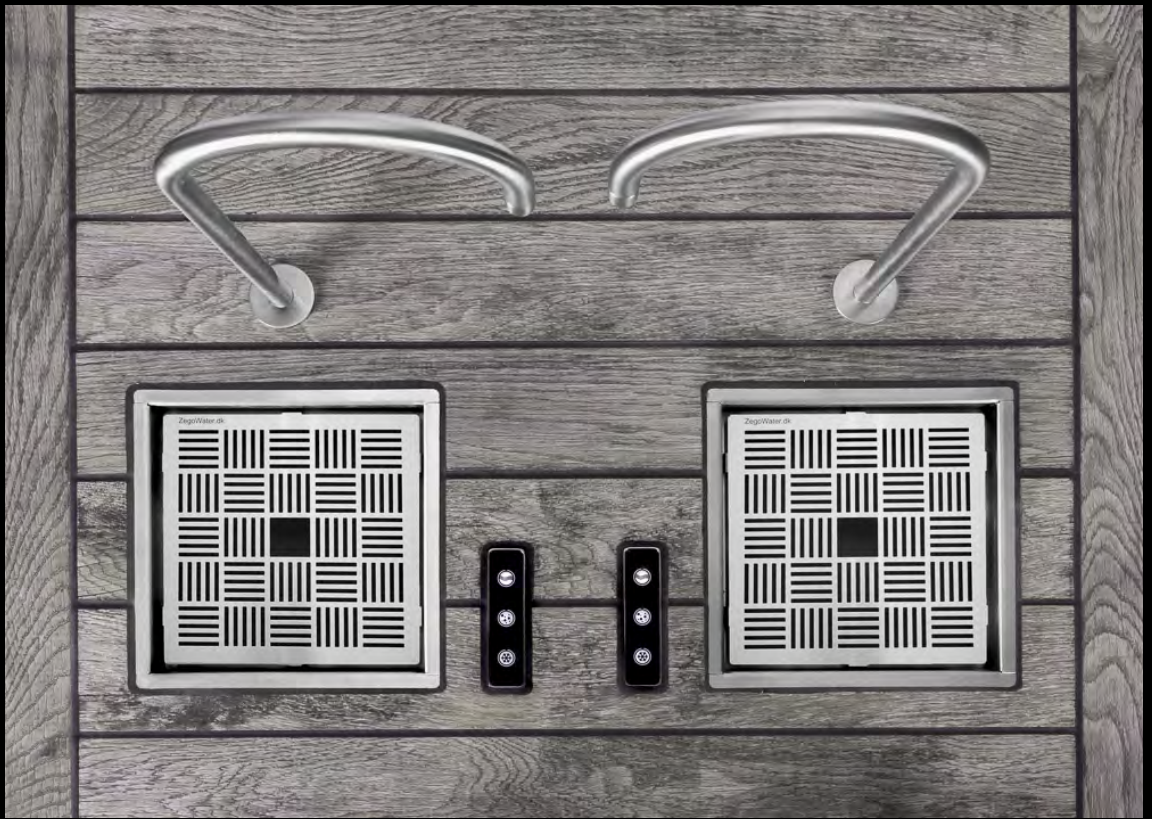

# Tower sensor

[See Link Tower](#)

Stainless steel AISI 316  
Hand made in Denmark  
Design by Jacob Olsen

[See Link Tower](#)

Wood design by  
Keld Jansen

Z-11

 DANISH  
QUALITY  
DESIGN  
MADE IN  
DENMARK