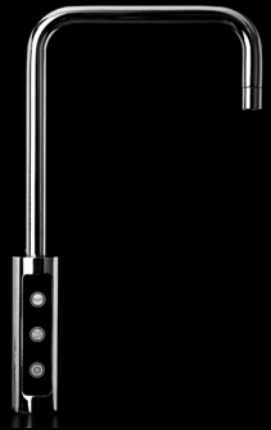

### Tap 3 surface

Drinking water – Cold sparkling – lime free water– - Boling water

Tap 3 & Quoker

Tap 3 in round and Square

M24i cold water

M24i single taps

Tap 5 M spring, gold  
Design by Marco

Office water