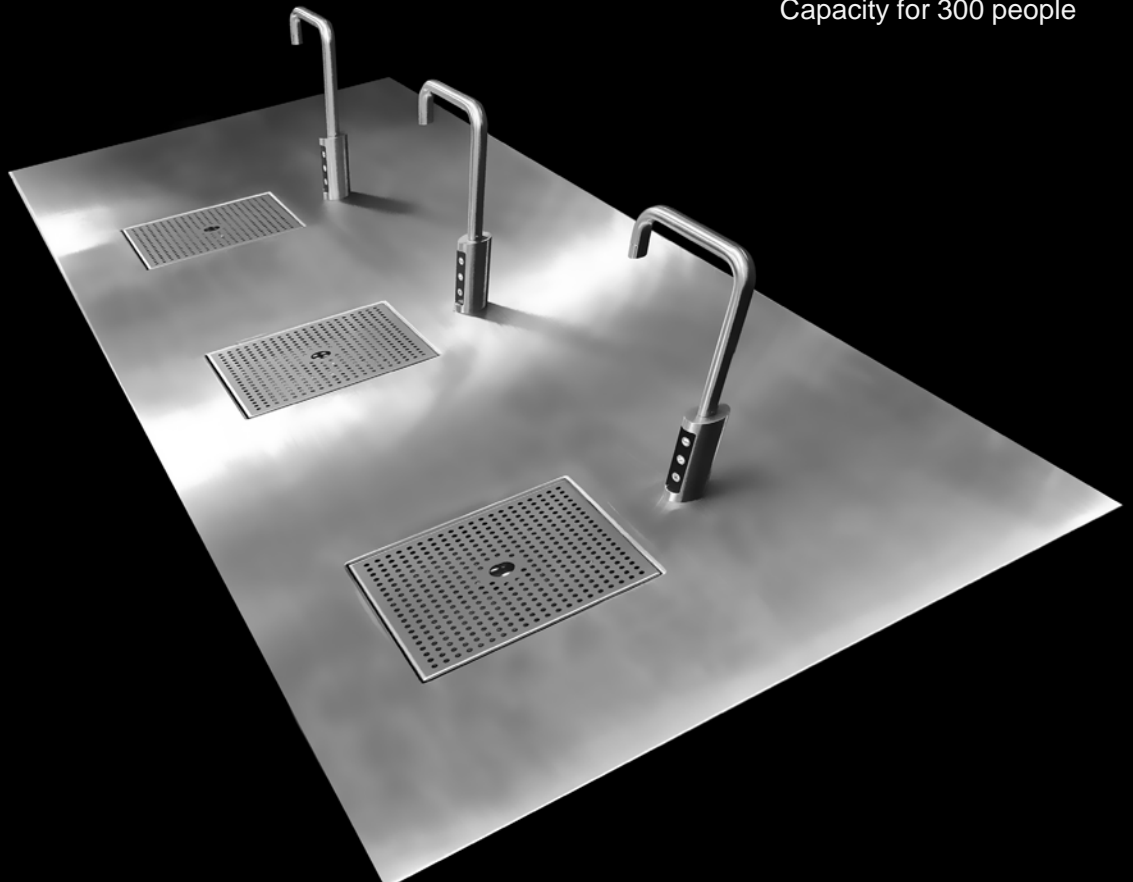

[Link: Vola touchless](#)

Cold & sparkling water, touchless

Vola 590  
Sparkling & cold water

Capacity for 300 people

Tap 3 surface

Water with a low CO2 footprint

DANISH  
QUALITY  
DESIGN  
MADE IN  
DENMARK