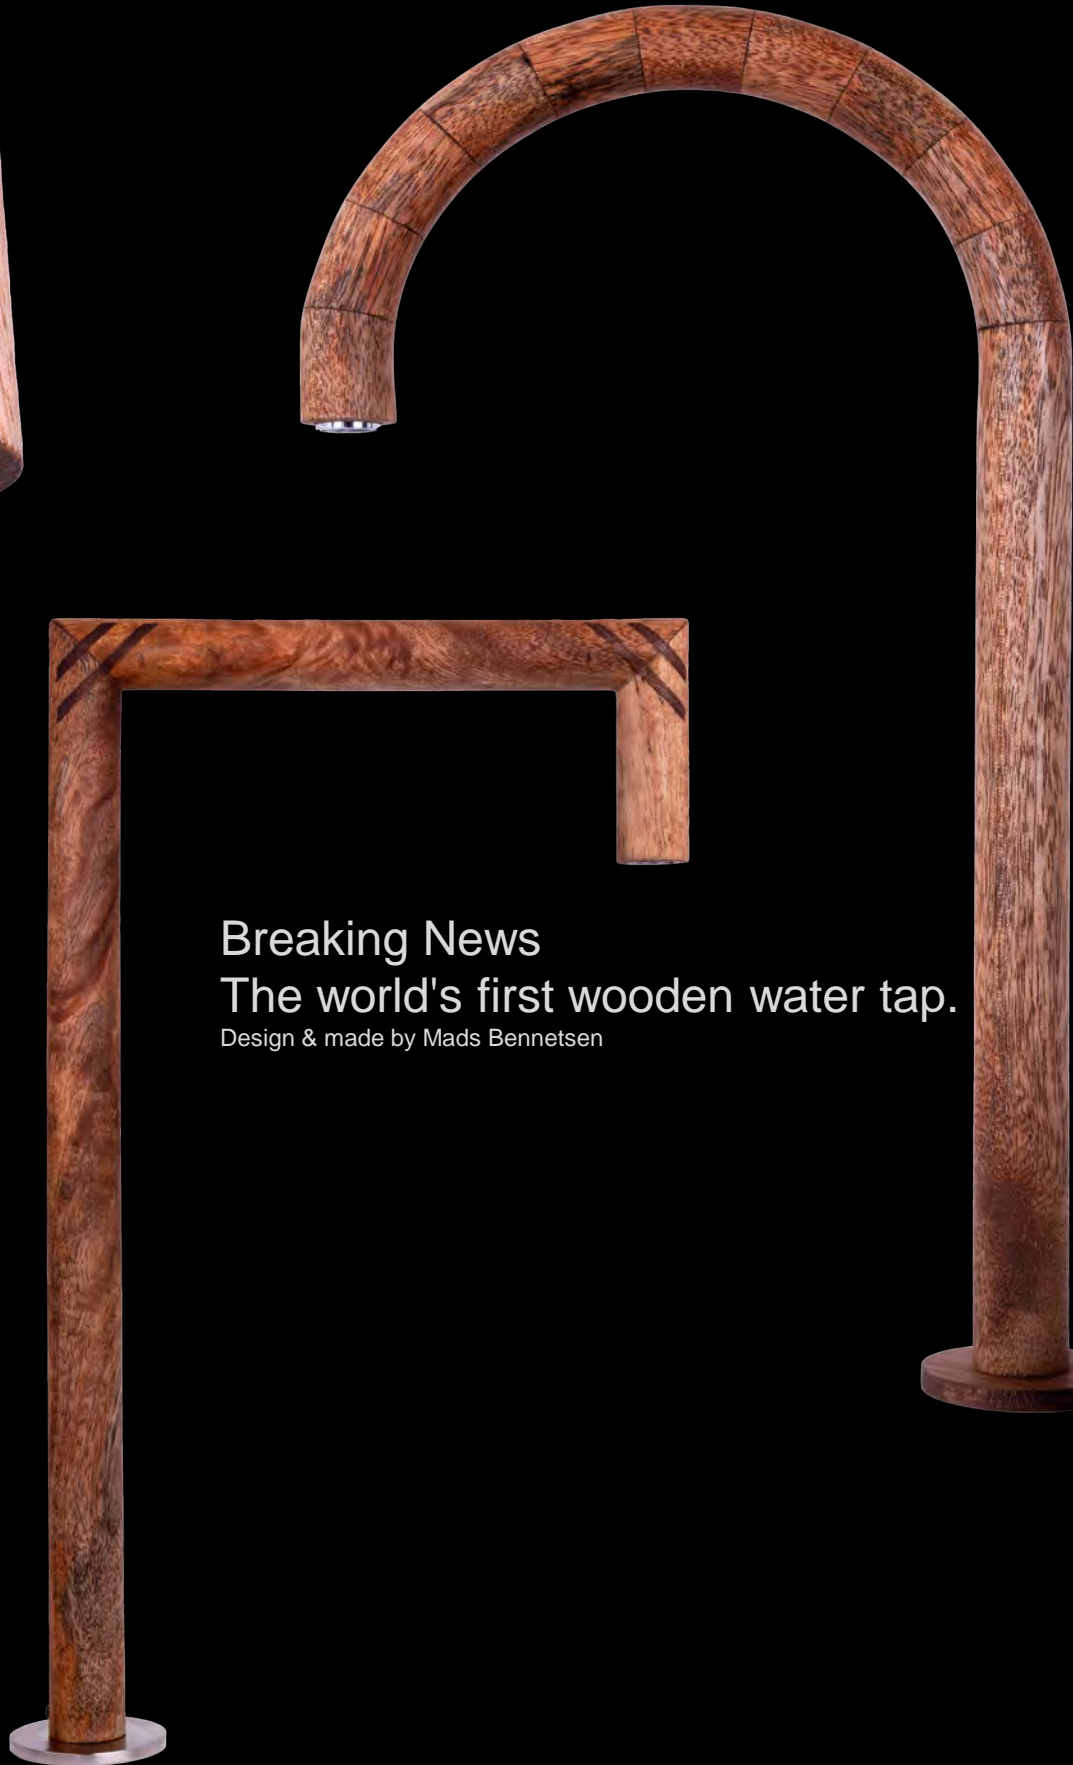

Corona safe  
water sensor  
Design by Jacob Olsen

DANISH  
QUALITY  
DESIGN  
MADE IN  
DENMARK

Breaking News  
The world's first wooden water tap.

Design & made by Mads Bennetsen

Touchless

Vola touchless sensor taps