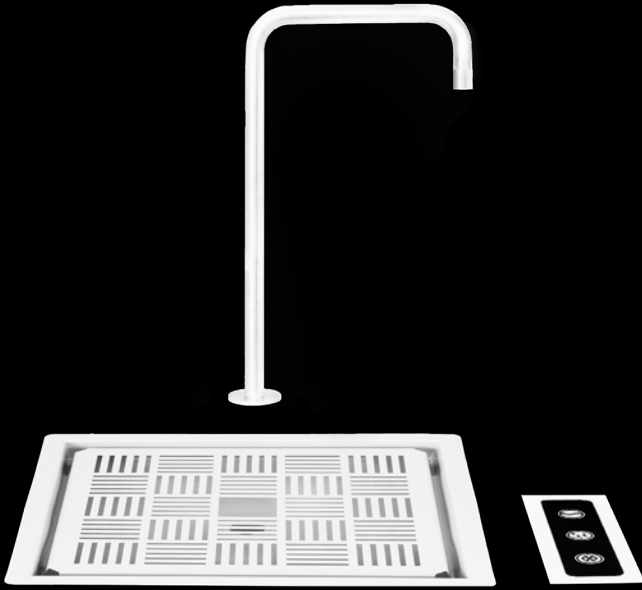

[Link: Vola touchless](#)

Cold & sparkling water, touchless

Vola 590  
Sparkling & cold water

Capacity for 300 people

Tap 3 surface

Water with a low CO2 footprint

DANISH  
QUALITY  
DESIGN  
MADE IN  
DENMARK