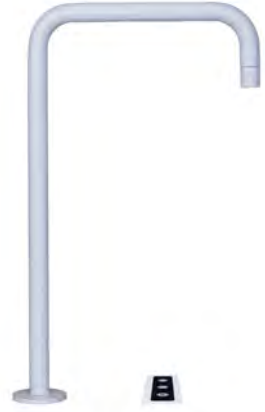

# Open Your Eyes

Narrated by Jeff Bridges

plastic**pollution**coalition

No waste - No transportation - No plastic  
Just clean tap water

[Link: ZegoLava](#)

[The water pit](#)

### Tap 3 surface

Drinking water – Cold sparkling – lime free water– - Boling water

Tap 3 & Quoker

Tap 3 in round and Square

M24i cold water

M24i single taps

Tap 5 M spring, gold  
Design by Marco

Office water