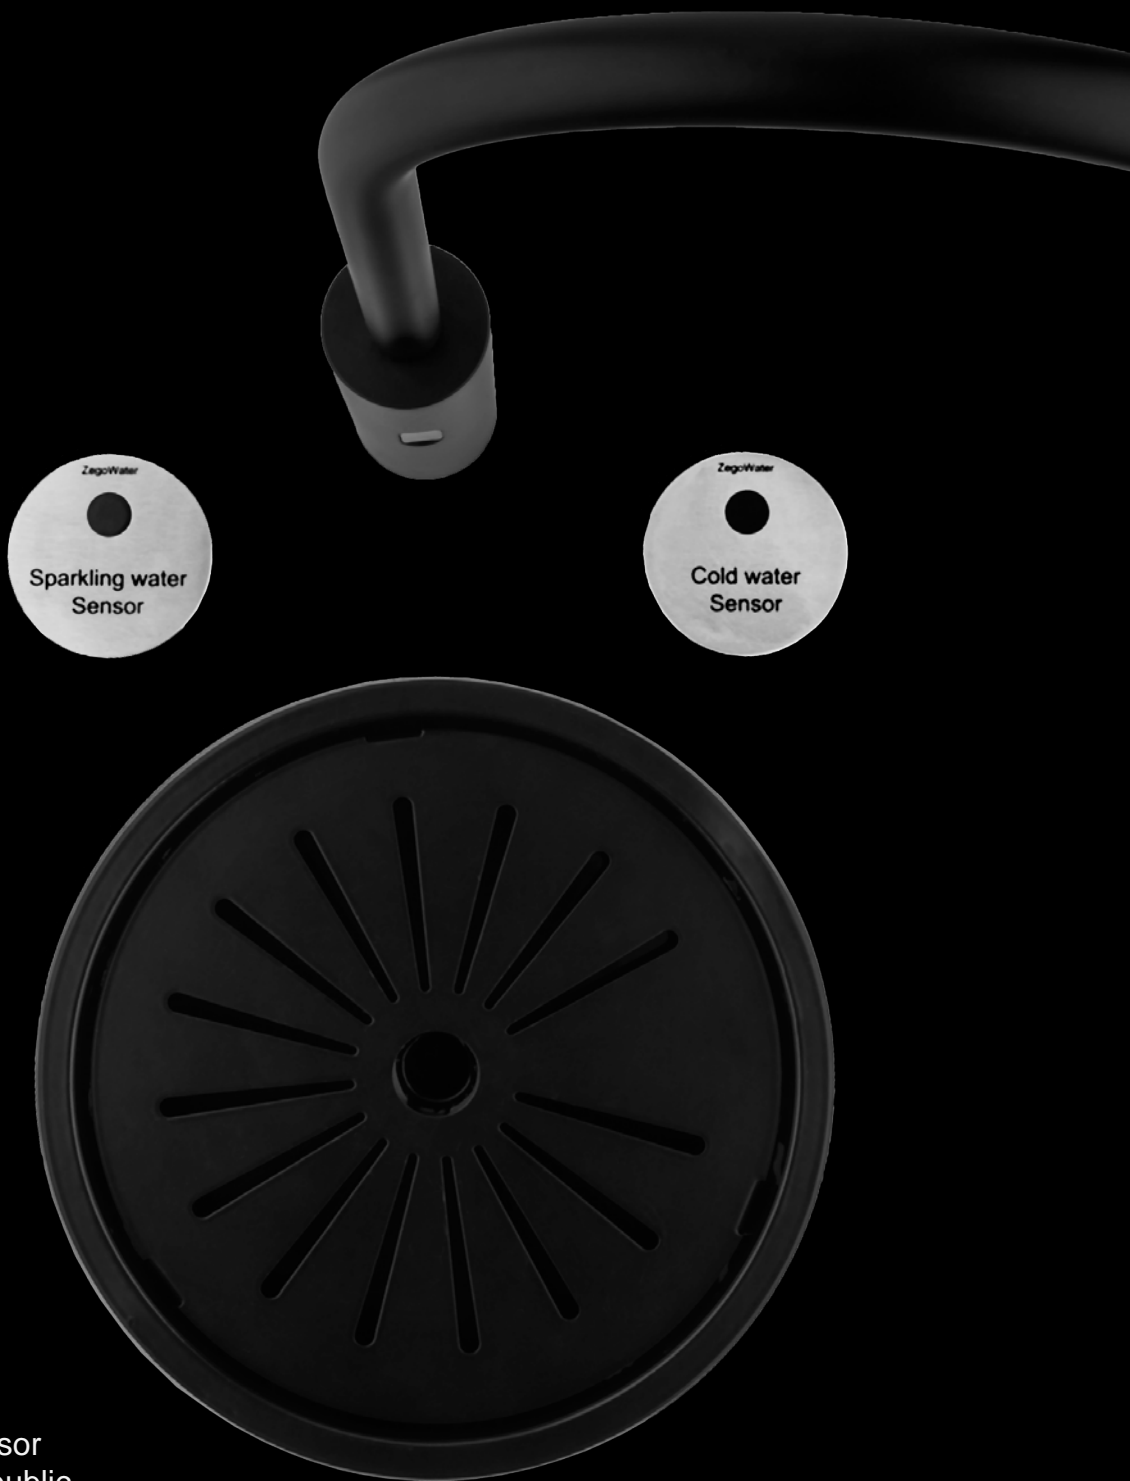

Touchless Cold water  
& Sparkling water

Touchless sensor  
for office and public

Touchless  
Cold water  
M24i & M40i

DANISH  
QUALITY  
DESIGN  
MADE IN  
DENMARK

Tower touchless  
for schools and public