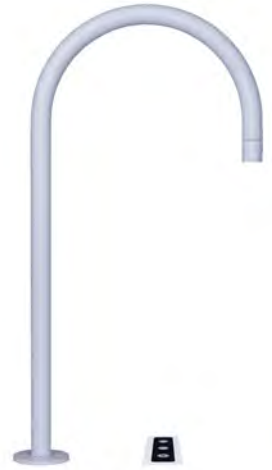

### Tap 3 surface

Drinking water – Cold sparkling – lime free water– - Boling water

Tap 3 & Quoker

Tap 3 in round and Square

M24i cold water

M24i single taps

Tap 5 M spring, gold  
Design by Marco

Office water