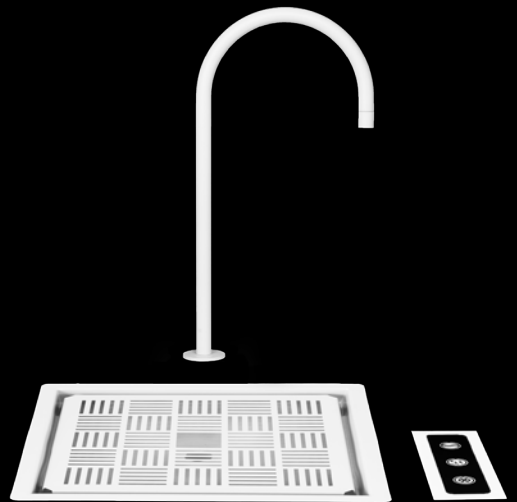

[Link: Vola touchless](#)

Cold & sparkling water, touchless

Vola 590  
Sparkling & cold water

Capacity for 300 people

Tap 3 surface

Water with a low CO2 footprint

DANISH  
QUALITY  
DESIGN  
MADE IN  
DENMARK