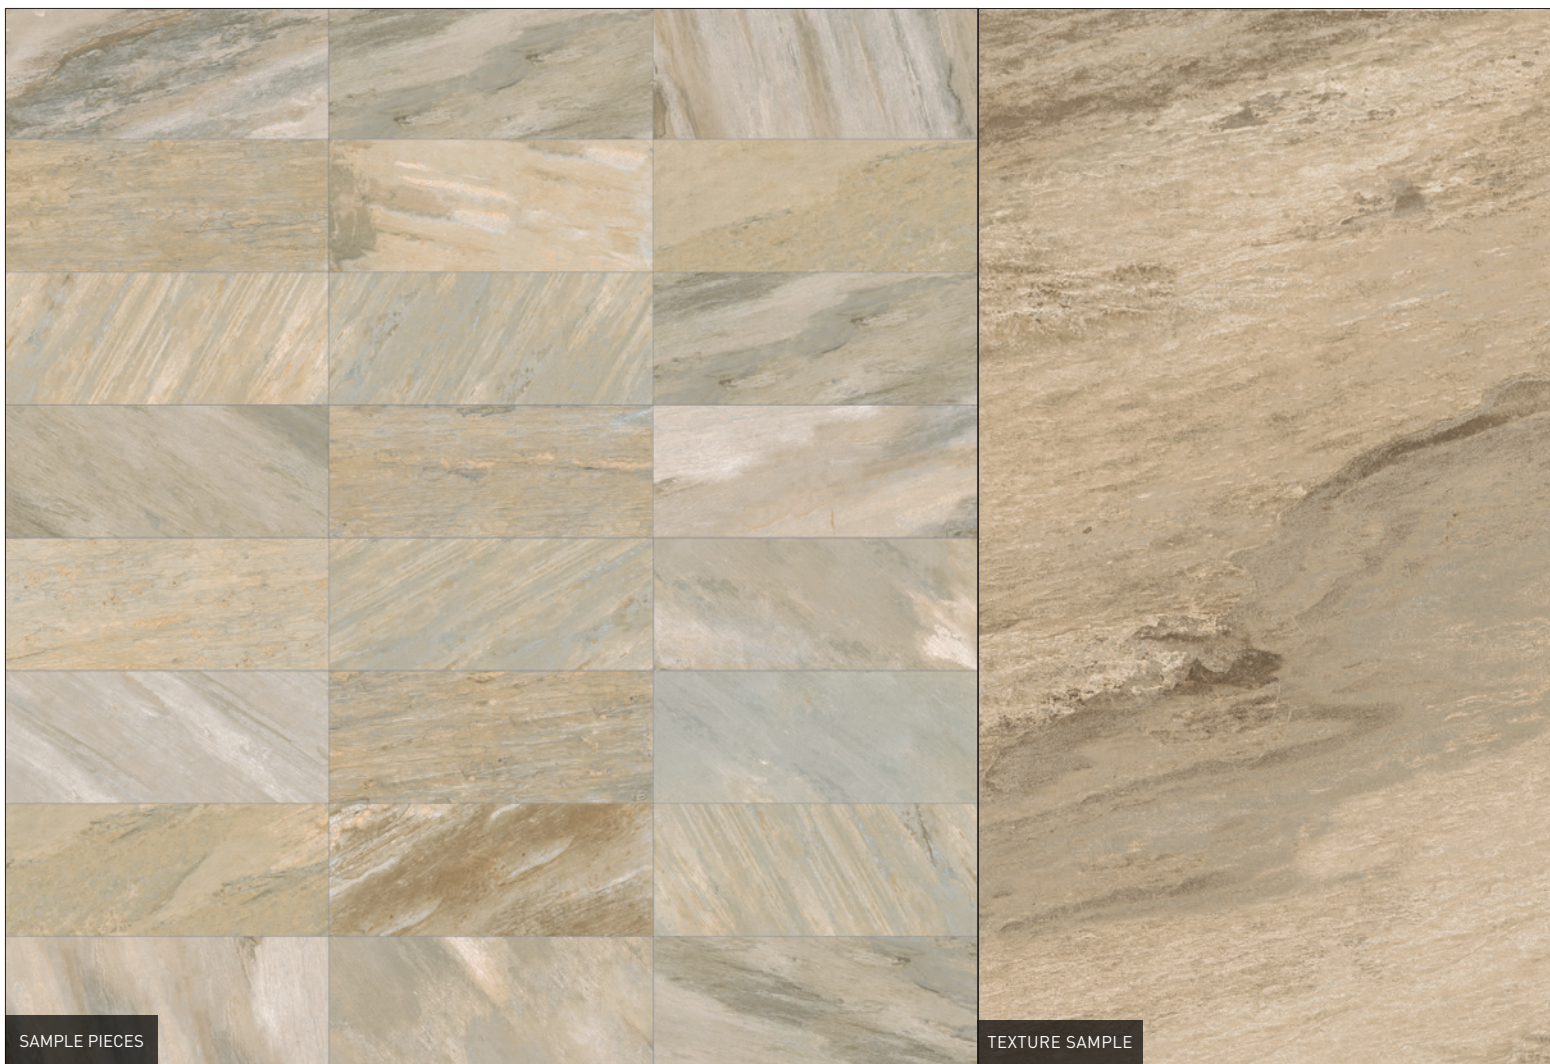

SAMPLE PIECES

TEXTURE SAMPLE