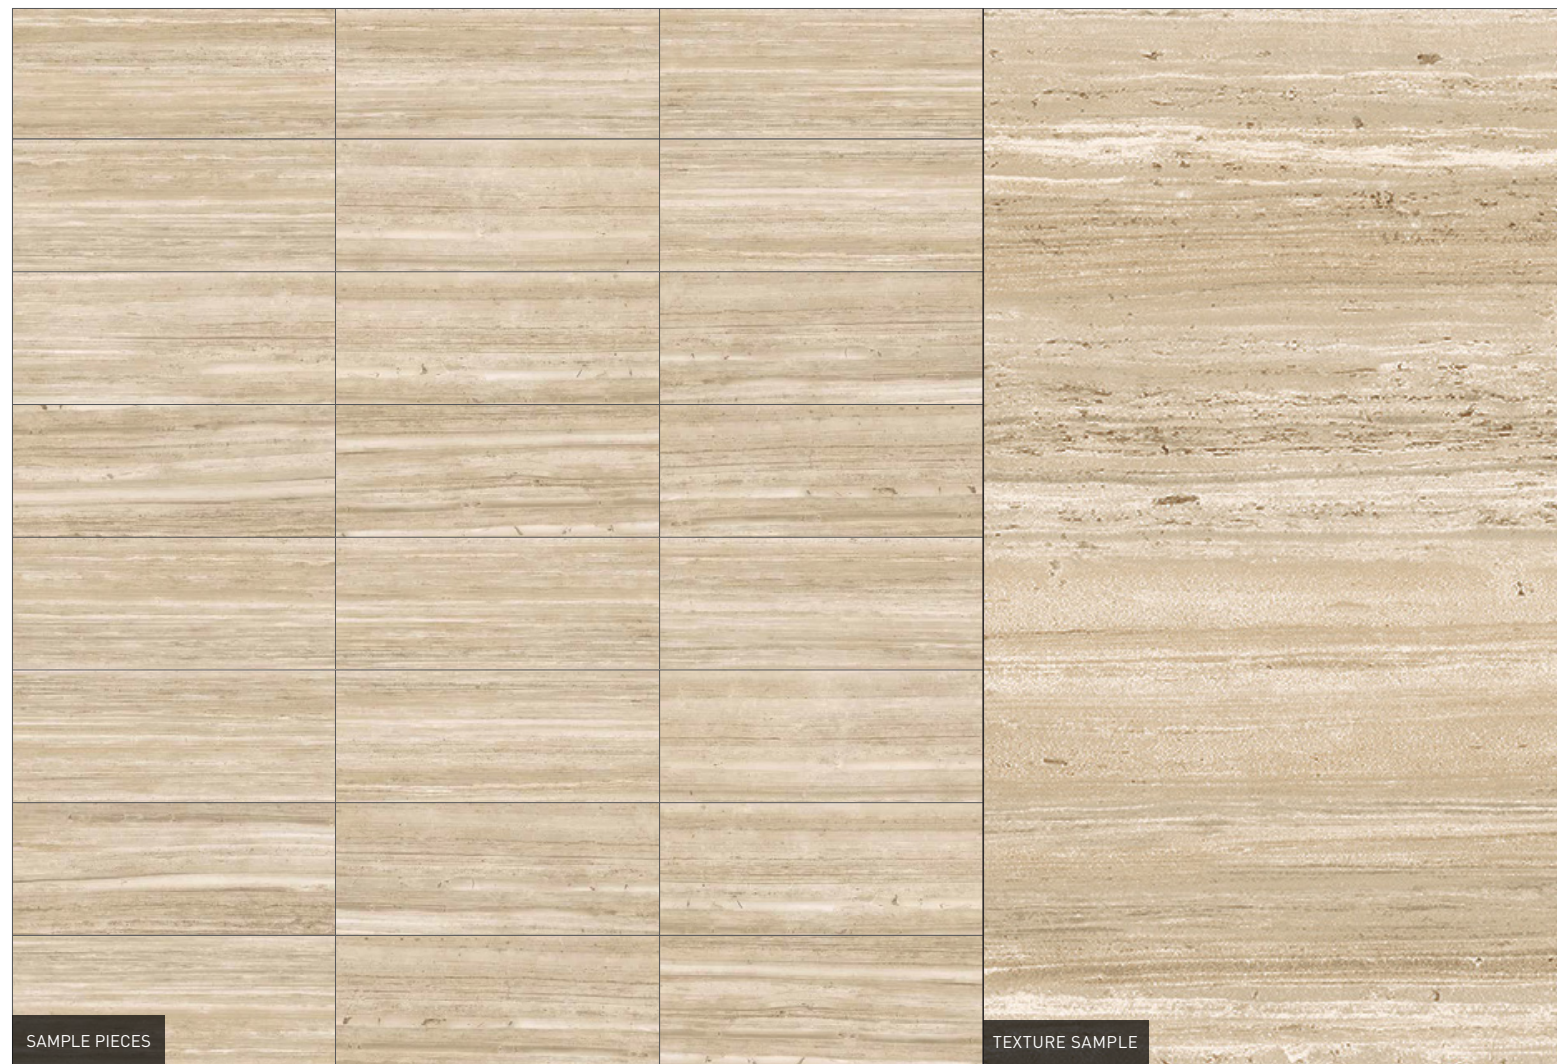

INFO

Design - Diseño: Infinite
Available Systems: FS, FK & FF

SAMPLE PIECE

Façade Piece: FK-16
Dimensions: 30 x 70 cm

SAMPLE PIECES

TEXTURE SAMPLE

MODEL

TRAVERTINO