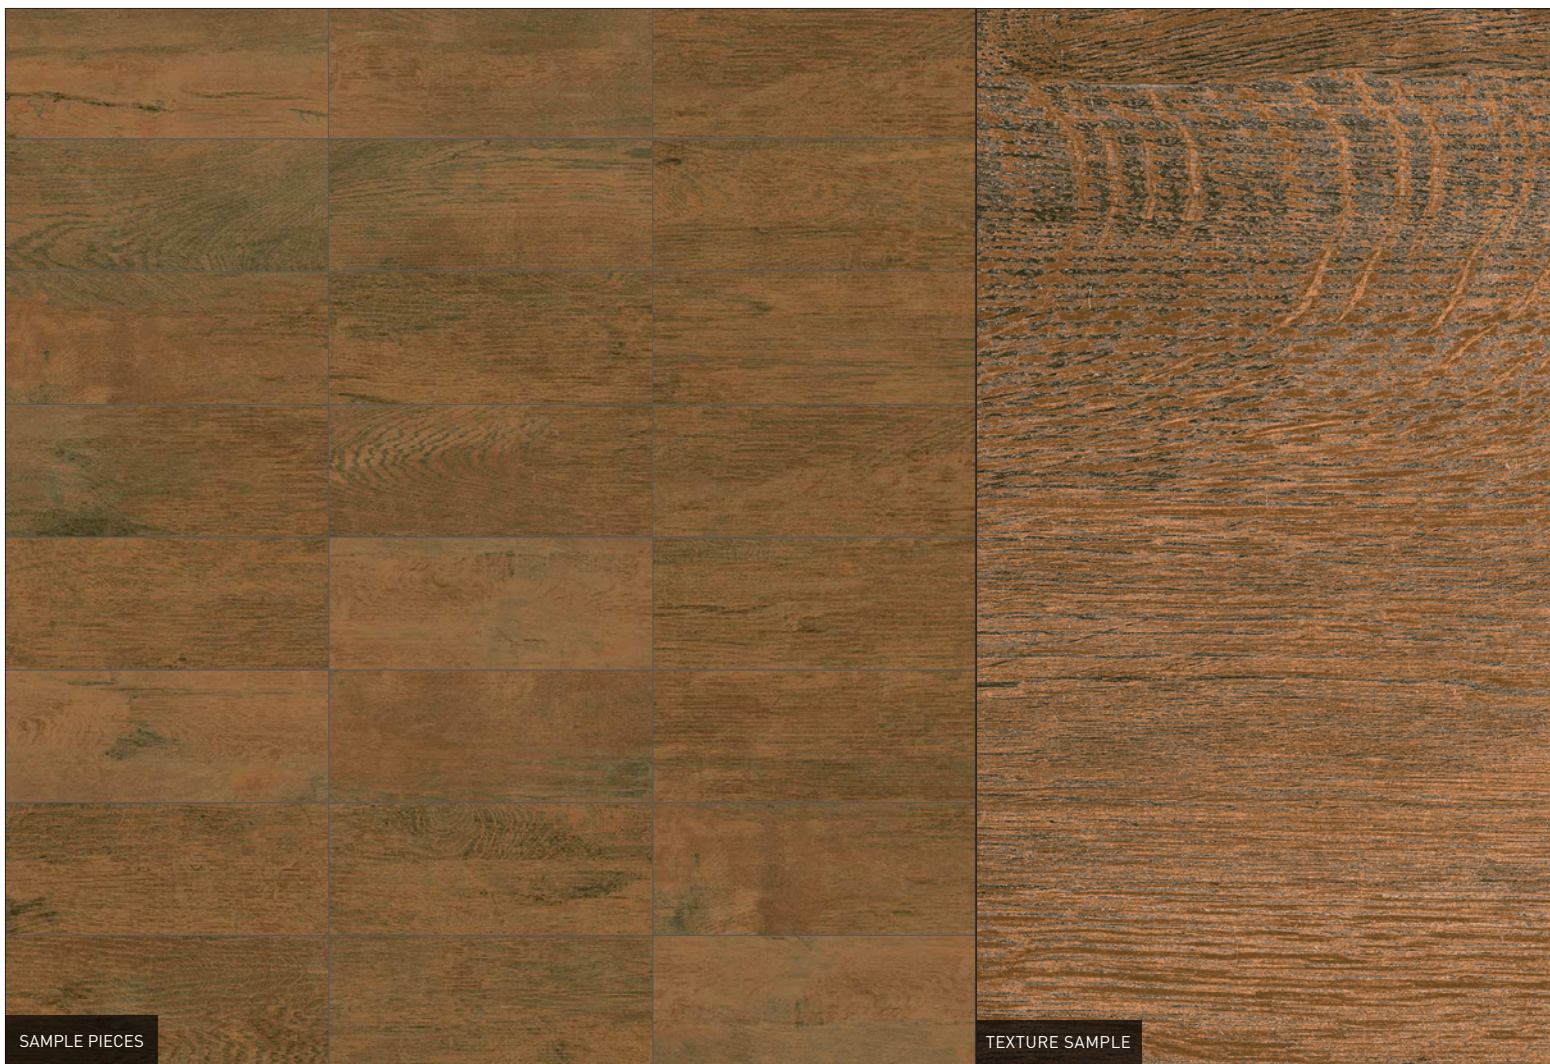

MODEL

RAINFOREST MUSGO

INFO

Design - Diseño: Infinite
Façade Systems: FS, FK & FF

SAMPLE PIECE - A

Façade Piece: FK-16
Dimensions: 30 x 70 cm

SAMPLE PIECE - B

Façade Piece: FS-T 7/28
Dimensions: 30 x 70 cm