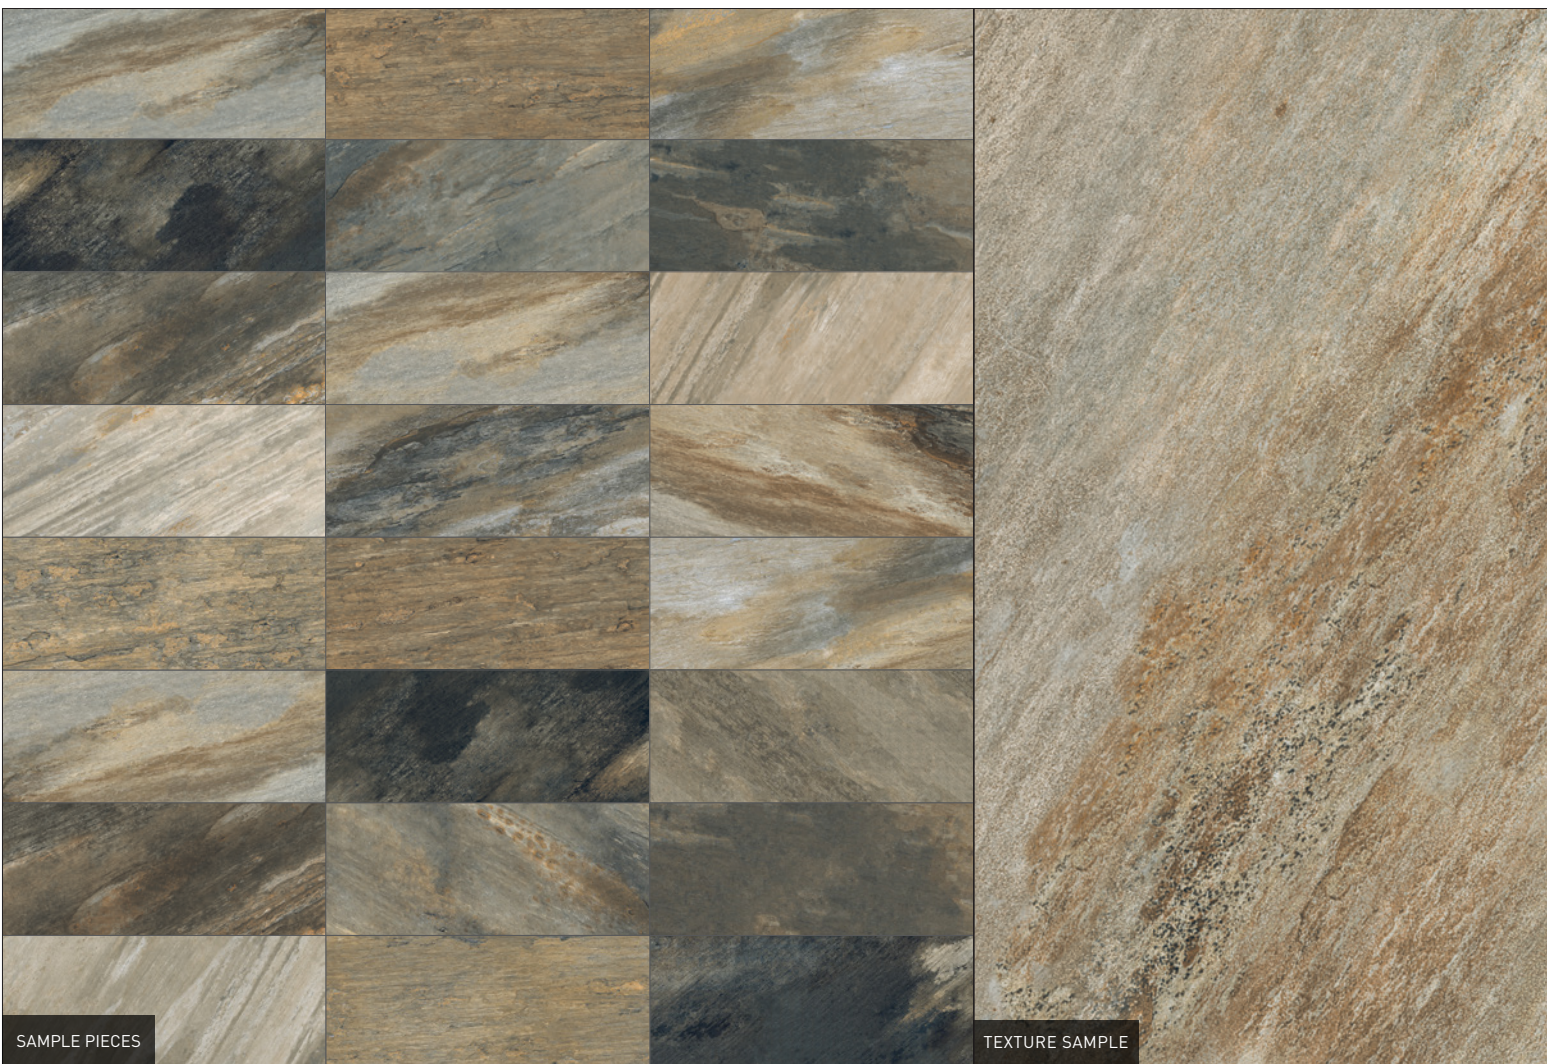

SAMPLE PIECE

Façade Piece: FK-16
Dimensions: 30 x 70 cm

SAMPLE PIECES

TEXTURE SAMPLE

SAMPLE PIECES

TEXTURE SAMPLE

A

B