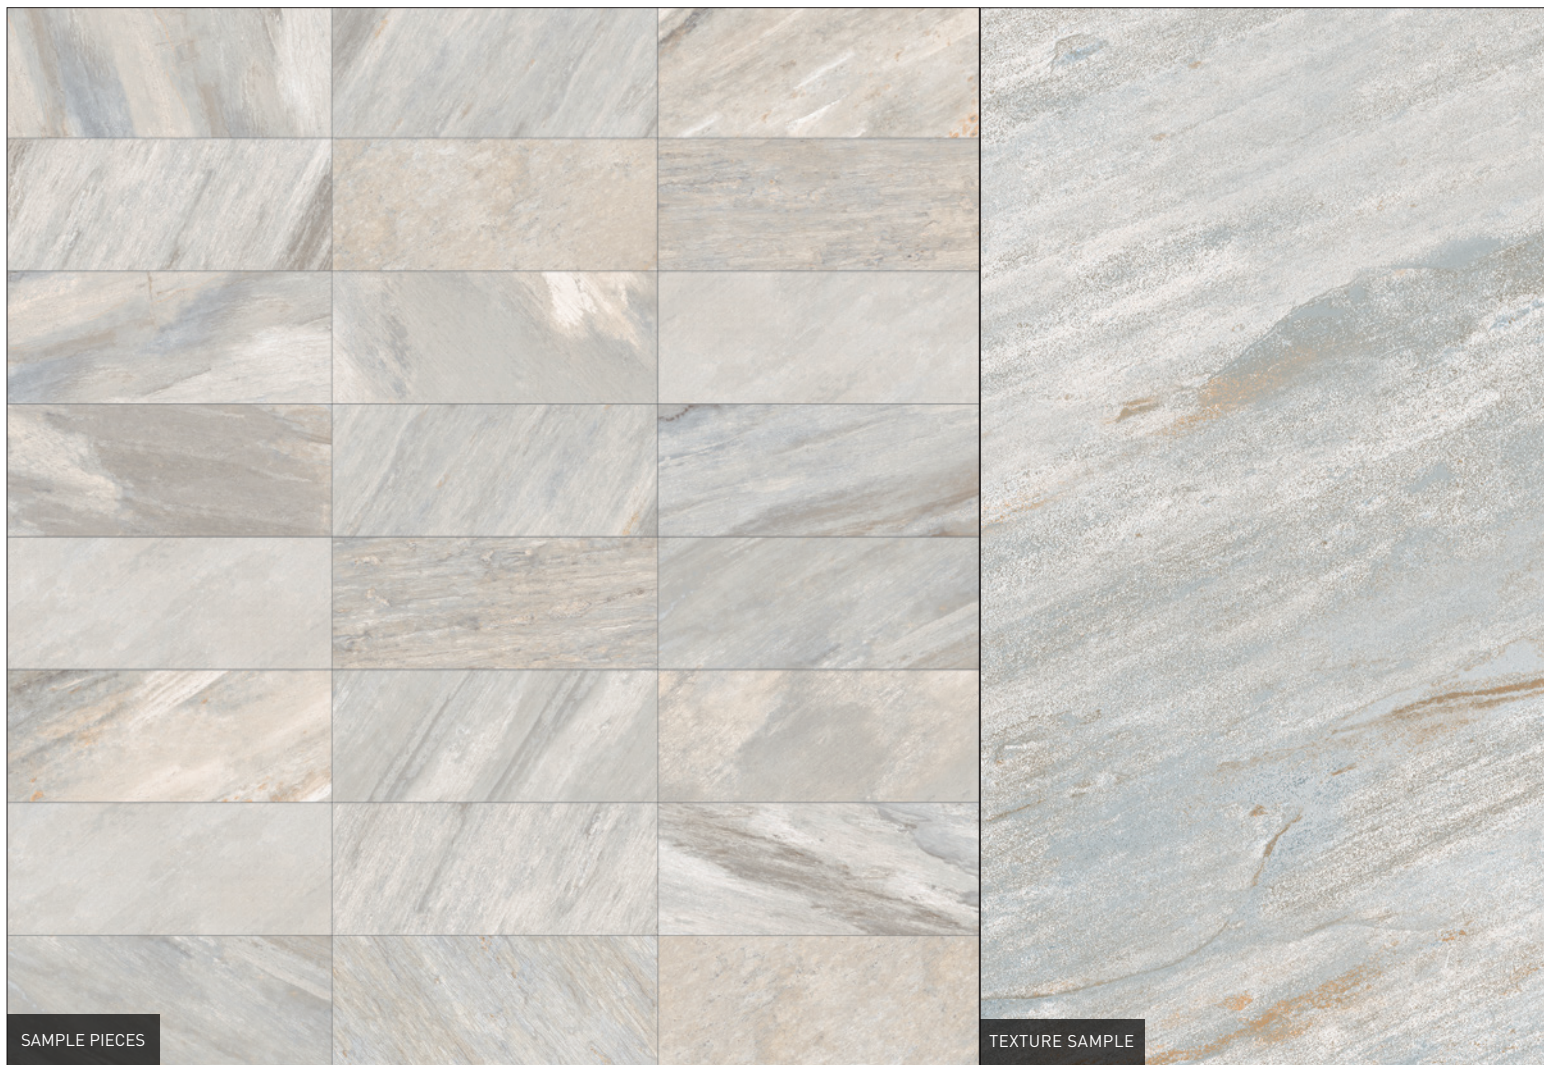

SAMPLE PIECES

TEXTURE SAMPLE