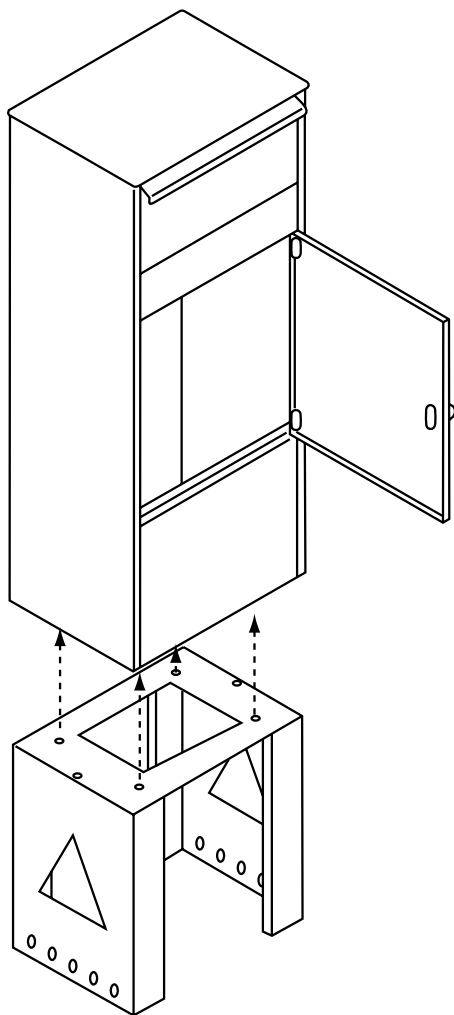

STORT UDVALG AF PASSENDE STANDERE

Vælg din stander i den lakering/materiale, der passer til netop din postkasse. Leveres med nedstøbningsjern, der sikrer en god stabilitet. Du kan få en særlig stander til

din pakkepostkasse, mens alle de øvrige Allux standere passer til alle Allux postkasser.

Allux8002G
Galvaniseret stål
F54904